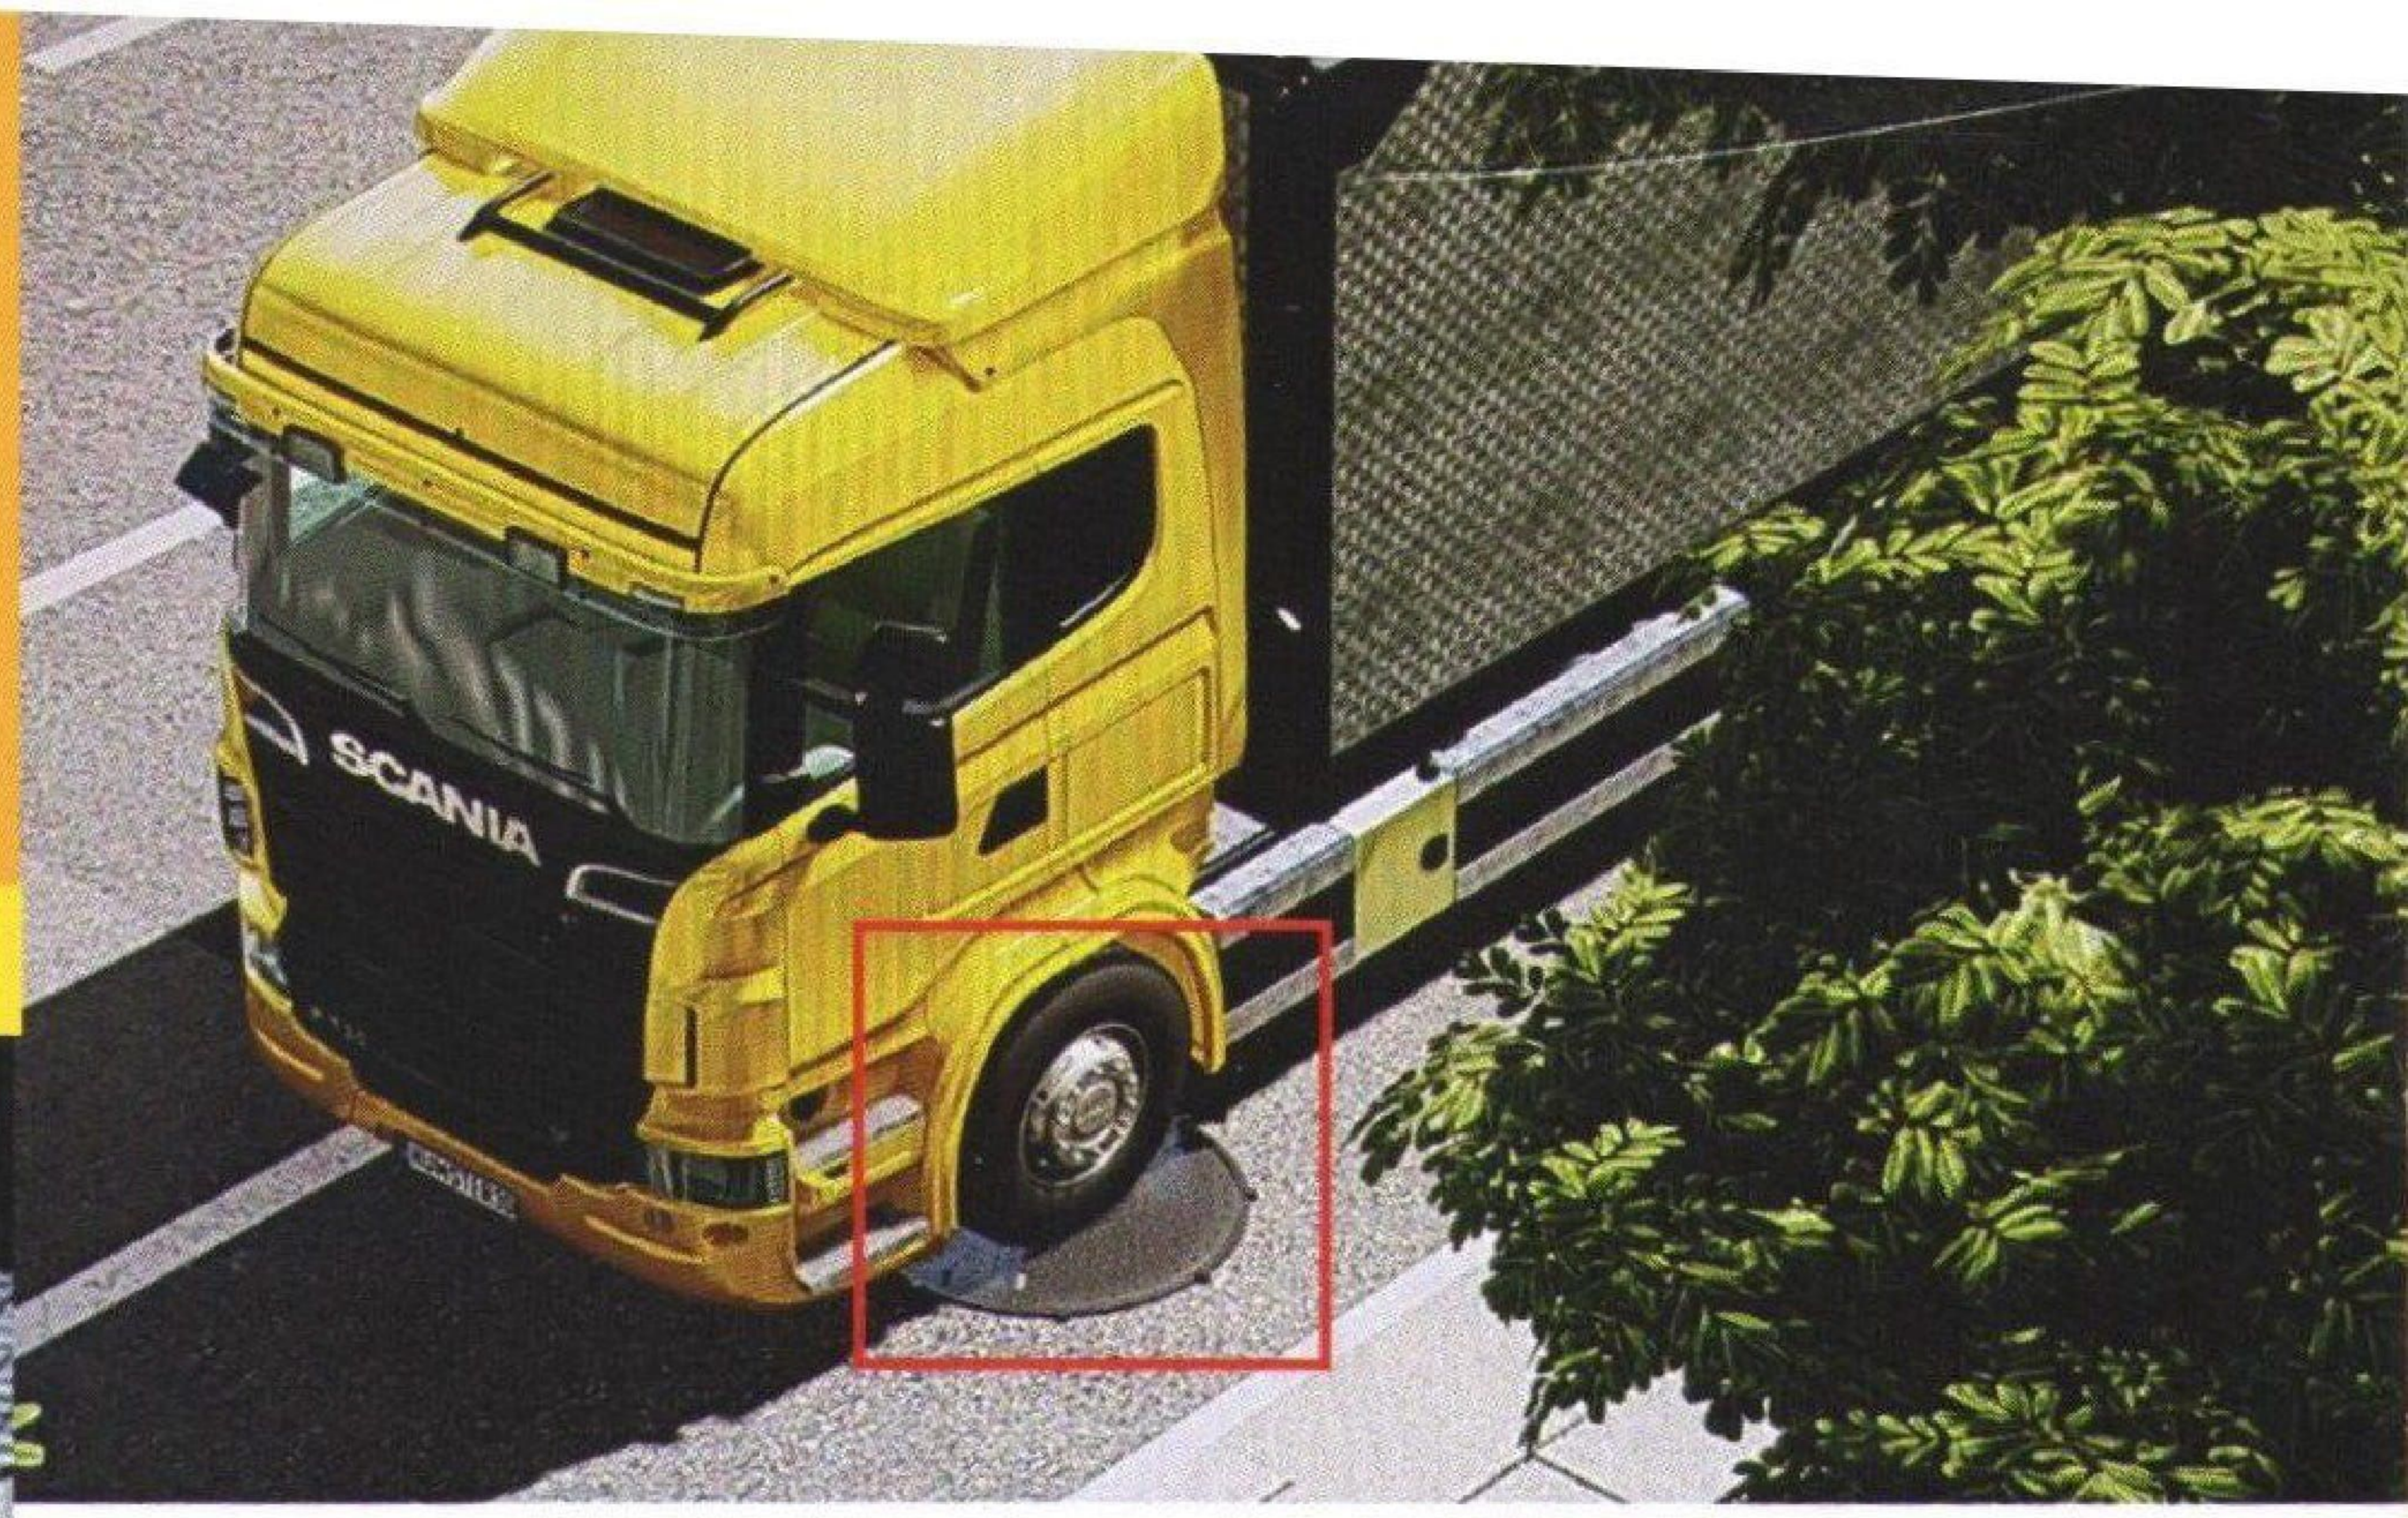

manage your

Manhole woes

with

GreenEarth
RECYCLING

**AS TOUGH AS
THE ROAD,
IF NOT MORE...**