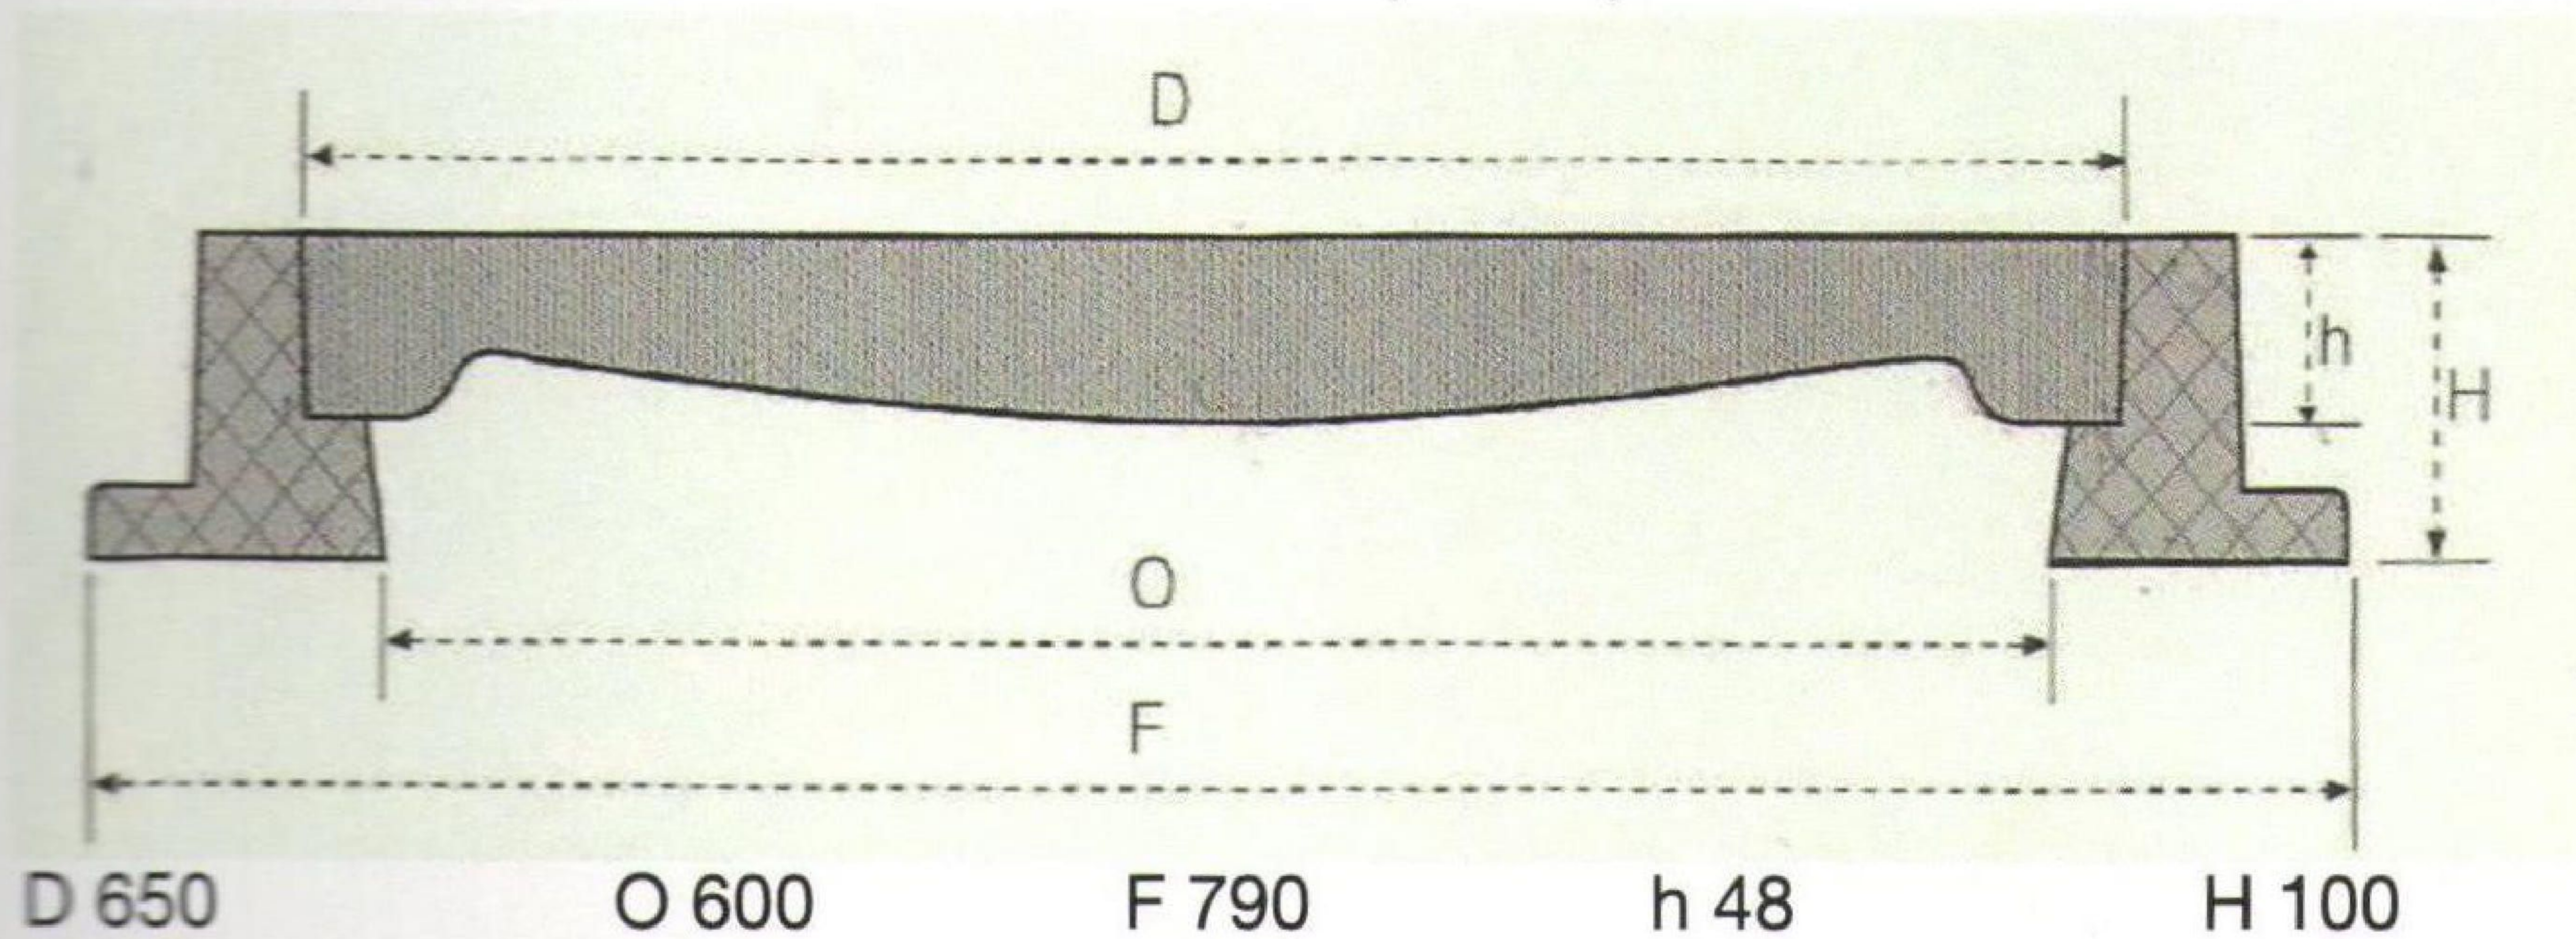

## Solutions for the future

RPC Manholes and Gully Gratings are popular due to their many advantages and are fast replacing iron / concrete manholes around the globe.

Technical parameters of 790 mm (clear opening 600mm) manhole / frame